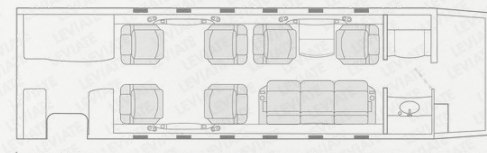

PERFORMANCE

Max Cruise Speed	455 kts
Max Range (4 Pax)	3,340 nm
Max Range (Seats Full)	3,065 nm
Typical Endurance	6 hours
Max Cruise Altitude	45,000 ft

CABIN DIMENSIONS

Length	28 ft 7 in
Width	7 ft 2 in
Height	6 ft 1 in

BAGGAGE CAPACITY

Intrenal + External Baggage	106 cu. ft.
Max Pay Load	2,500 lbs. (9 pax with bags)

CABIN AMENITIES

- Complimentary Wi-Fi
- Enclosed Lav
- Microwave
- Coffeemaker / Coffee Warmer
- Airshow System / Dual DVD and CD Player
- Ethernet System

+1 (877) 407-8507 | charter@leviateair.com | leviateair.com

N528YT

9 SEATS

(Fore 4-place club, 3-place divan, 2-place club, belted lav)

CROSS SECTION

28 ft 7 in (8.71 m)
FLOOR PLAN