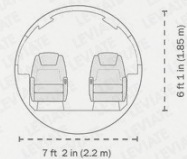

PERFORMANCE

Max Cruise Speed	455 kts
Max Range (4 Pax)	3,340 nm
Max Range (Seats Full)	3,065 nm
Typical Endurance	6 hours
Max Cruise Altitude	45,000 ft

CABIN DIMENSIONS

Length	28 ft 7 in
Width	7 ft 2 in
Height	6 ft 1 in

BAGGAGE CAPACITY

Intrenal + External Baggage	106 cu. ft.
Max Pay Load	2,500 lbs. (9 pax with bags)

CABIN AMENITIES

- Complimentary Wi-Fi
- Enclosed Lav
- Microwave
- Coffeemaker / Coffee Warmer
- Airshow System / Dual DVD and CD Player
- Ethernet System

+1 (877) 407-8507 | charter@leviateair.com | leviateair.com

N528YT

9 SEATS

(Fore 4-place club, 3-place divan, 2-place club, belted lav)

CROSS SECTION

28 ft 7 in (8.71 m)
FLOOR PLAN