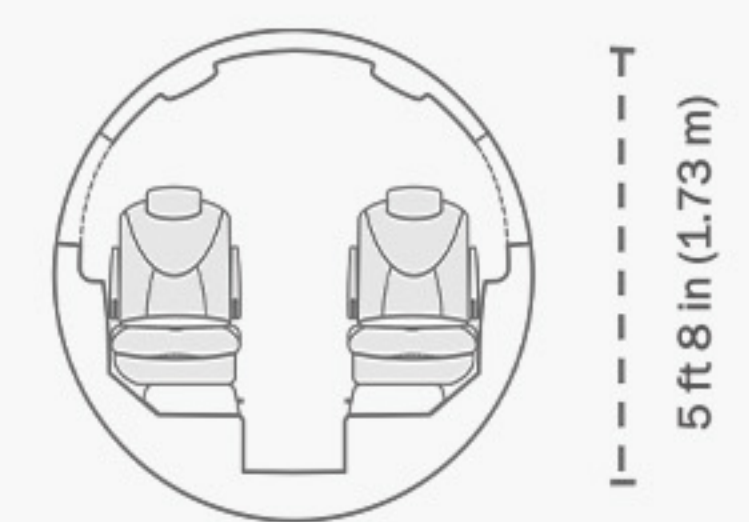

Max Cruise Speed	498mph
Max Range (4 Pax)	2,289 miles
Max Range (Seats Full)	1,771 miles
Typical Endurance	3.2 hours
Max Cruise Altitude	45,000 ft

CABIN DIMENSIONS

Length	18 ft 6 in
Width	5 ft 6 in
Height	5 ft 8 in

BAGGAGE CAPACITY

Internal + External	10 cu. ft.
Max Payload	700 lbs.

CABIN AMENITIES

- Forward Divan
- Complimentary 4G Wi-Fi
- USB-Ports Throughout Cabin
- 110v ac Power Outlets
- Airshow System

+1 (877) 407-8507 | fly@leviateair.com | leviateair.com

9 SEATS

(Forward Divan, Double Club & Aft Commercial Configuration)

5 ft 6 in (1.68 m)
CROSS SECTION

18 ft 6 in (5.64 m)
DAY CONFIGURATION