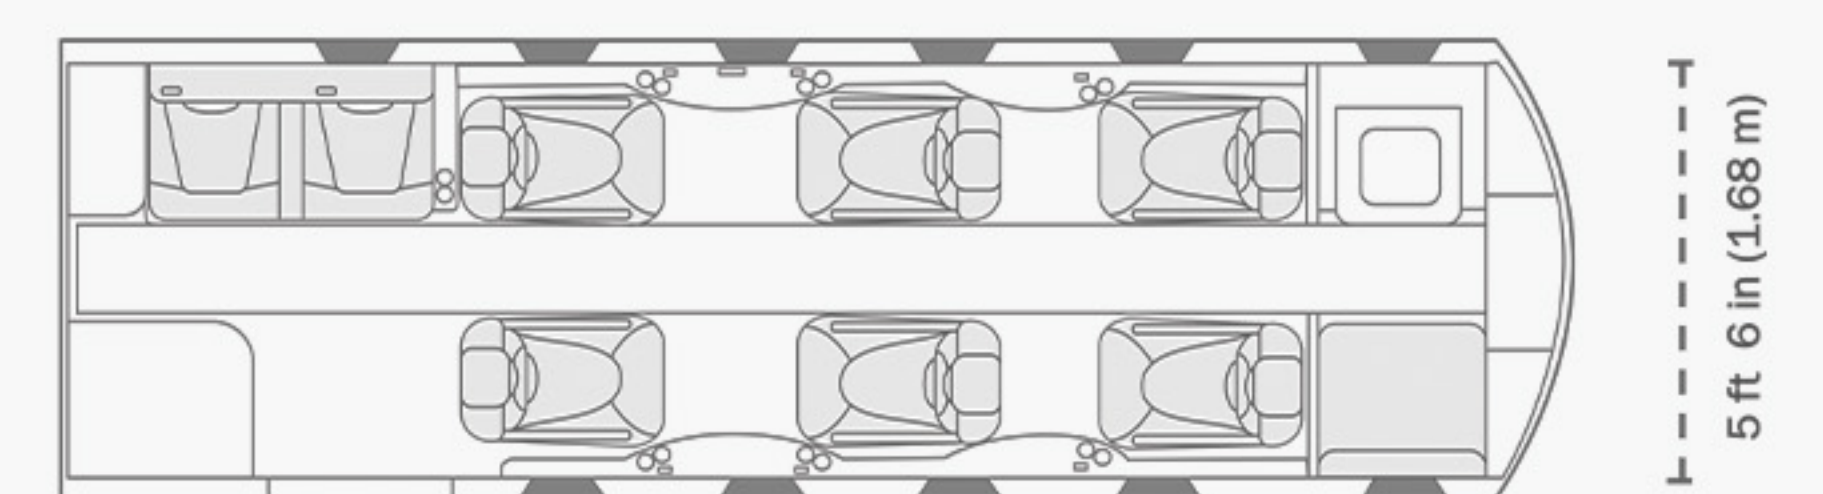

Max Cruise Speed	498mph
Max Range (4 Pax)	2,289 miles
Max Range (Seats Full)	1,771 miles
Typical Endurance	3.2 hours
Max Cruise Altitude	45,000 ft

CABIN DIMENSIONS

Length	18 ft 6 in
Width	5 ft 6 in
Height	5 ft 8 in

BAGGAGE CAPACITY

Internal + External	10 cu. ft.
Max Payload	700 lbs.

CABIN AMENITIES

- Forward Divan
- Complimentary 4G Wi-Fi
- USB-Ports Throughout Cabin
- 110v ac Power Outlets
- Airshow System

+1 (877) 407-8507 | fly@leviateair.com | leviateair.com

9 SEATS

(Forward Divan, Double Club & Aft Commercial Configuration)

5 ft 6 in (1.68 m)
CROSS SECTION

18 ft 6 in (5.64 m)
DAY CONFIGURATION