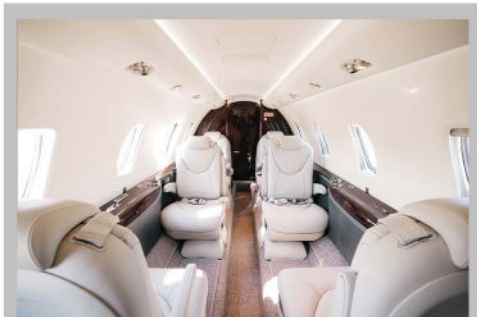

CITATION XLS+

+1 (877) 407-8507 | fly@leviateair.com | leviateair.com

N723JG

CITATION XLS+ | N328RS

Year Refurbished	2020
Passengers	9 Seats
Galley	Forward
Divan	Yes
Aft Lav	Yes, Enclosed

PERFORMANCE

Max Cruise Speed	507 mph
Max Range (4 Pax)	2,274 miles
Max Range (Seats Full)	1,758 miles
Typical Endurance	3.5 hours
Max Cruise Altitude	45,000 ft

CABIN DIMENSIONS

Length	18 ft 6 in
Width	5 ft 6 in
Height	5 ft 8 in

BAGGAGE CAPACITY

Internal + External	10 cu. ft.
Max Payload	700 lbs.

CABIN AMENITIES

Forward Divan
 Complimentary 4G Wi-Fi
 USB-Ports Throughout Cabin
 110v ac Power Outlets
 Airshow System

+1 (877) 407-8507 | fly@leviateair.com | leviateair.com

9 SEATS

(Forward Divan,
 Double Club & Aft Commercial Configuration,
 9th Seat Facing Lav)

5 ft 6 in (1.68 m)
 CROSS SECTION

18 ft 6 in (5.64 m)
 DAY CONFIGURATION