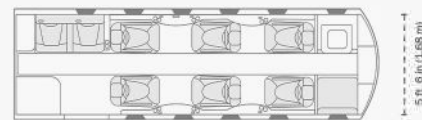

CABIN DIMENSIONS

Length	18 ft 6 in
Width	5 ft 6 in
Height	5 ft 8 in

BAGGAGE CAPACITY

Internal + External	10 cu. ft.
Max Payload	700 lbs.

CABIN AMENITIES

Forward Divan
 Complimentary 4G Wi-Fi
 USB-Ports Throughout Cabin
 110v ac Power Outlets
 Airshow System

+1 (877) 407-8507 | fly@leviateair.com | leviateair.com

9 SEATS

(Forward Divan,
 Double Club & Aft Commercial Configuration,
 9th Seat Facing Lav)

5 ft 6 in (1.68 m)
 CROSS SECTION

18 ft 6 in (5.64 m)
 DAY CONFIGURATION