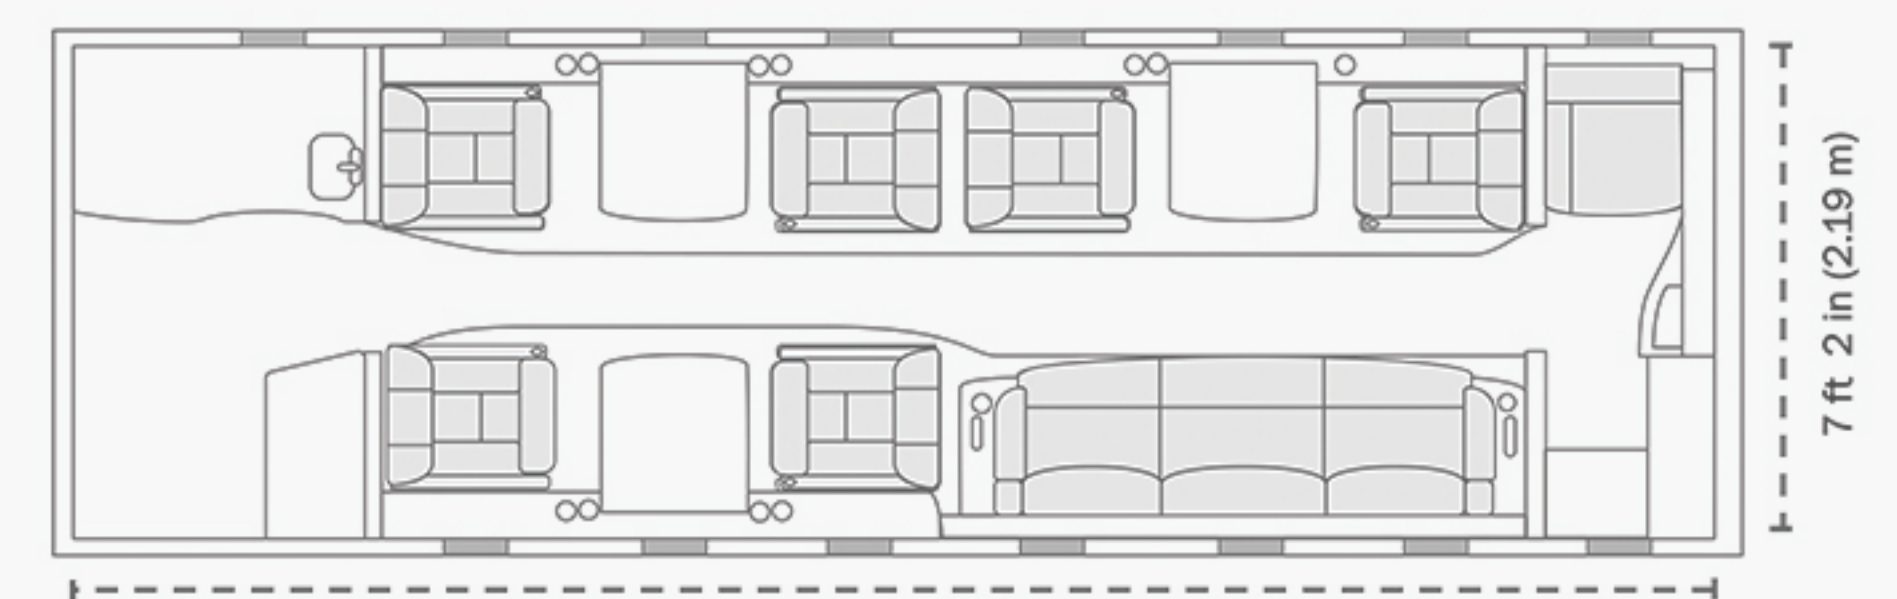

# N878G

**9 SEATS**

(Fore 4-place club, 3-place divan, 2-place club)

7 ft 2 in (2.19 m)

CROSS SECTION

24 ft 4 in (7.42 m)

DAY CONFIGURATION

## CABIN DIMENSIONS

Length	24 ft 4 in
Width	7 ft 2 in
Height	6 ft 3 in