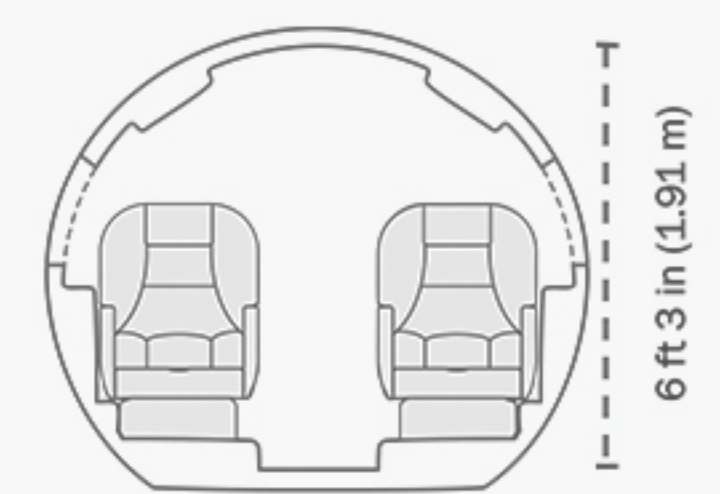

# GULFSTREAM G200

+1 (877) 407-8507 | fly@leviateair.com | leviateair.com

# N878G

**9 SEATS**

(Fore 4-place club, 3-place divan, 2-place club)

7 ft 2 in (2.19 m)

CROSS SECTION

24 ft 4 in (7.42 m)

DAY CONFIGURATION

## CABIN DIMENSIONS

Length	24 ft 4 in
Width	7 ft 2 in
Height	6 ft 3 in