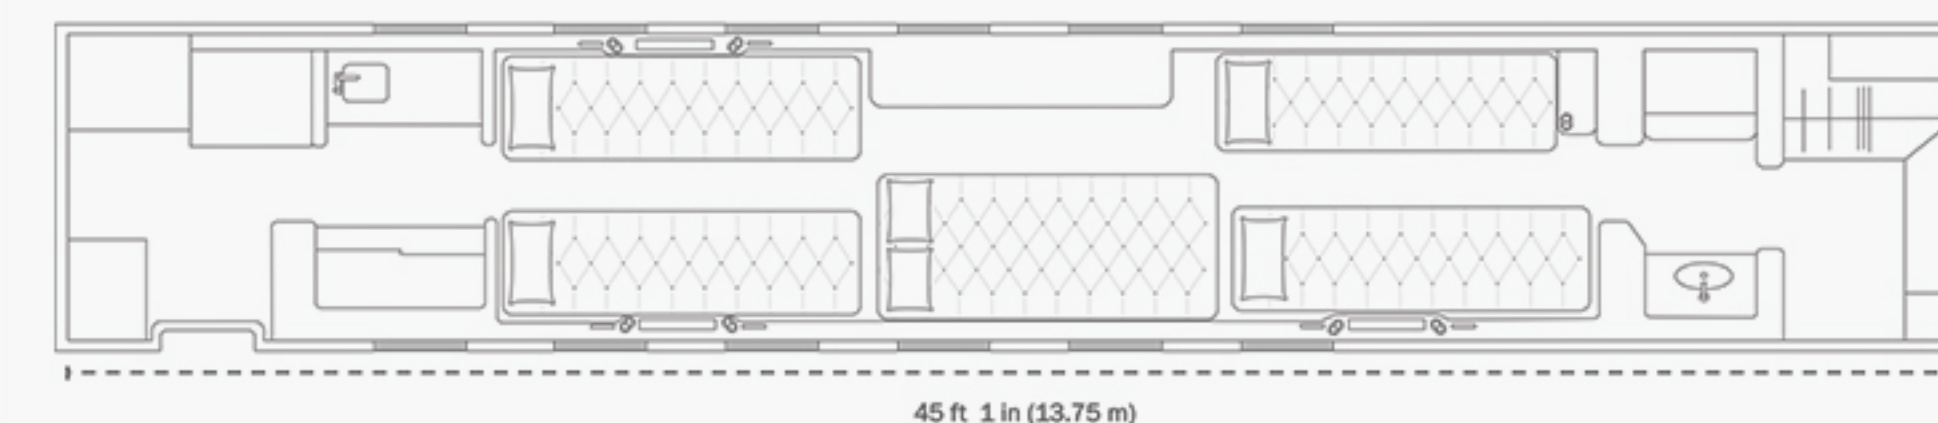

### CABIN DIMENSIONS

|        |          |
|--------|----------|
| Length | 45ft 1in |
| Width  | 7ft 3 in |
| Height | 6ft 1 in |

### CABIN AMENITIES

- Forward & Aft Lav
- Complimentary Wi-Fi
- Full Service Galley
- In-Flight Accessible Baggage
- Airshow System

+1 (877) 407-8507 | fly@leviateair.com | leviateair.com

**14 SEATS + BELTED LAV**  
(Forward Galley & Aft Lavatory)

CROSS SECTION

DAY CONFIGURATION

NIGHT CONFIGURATION