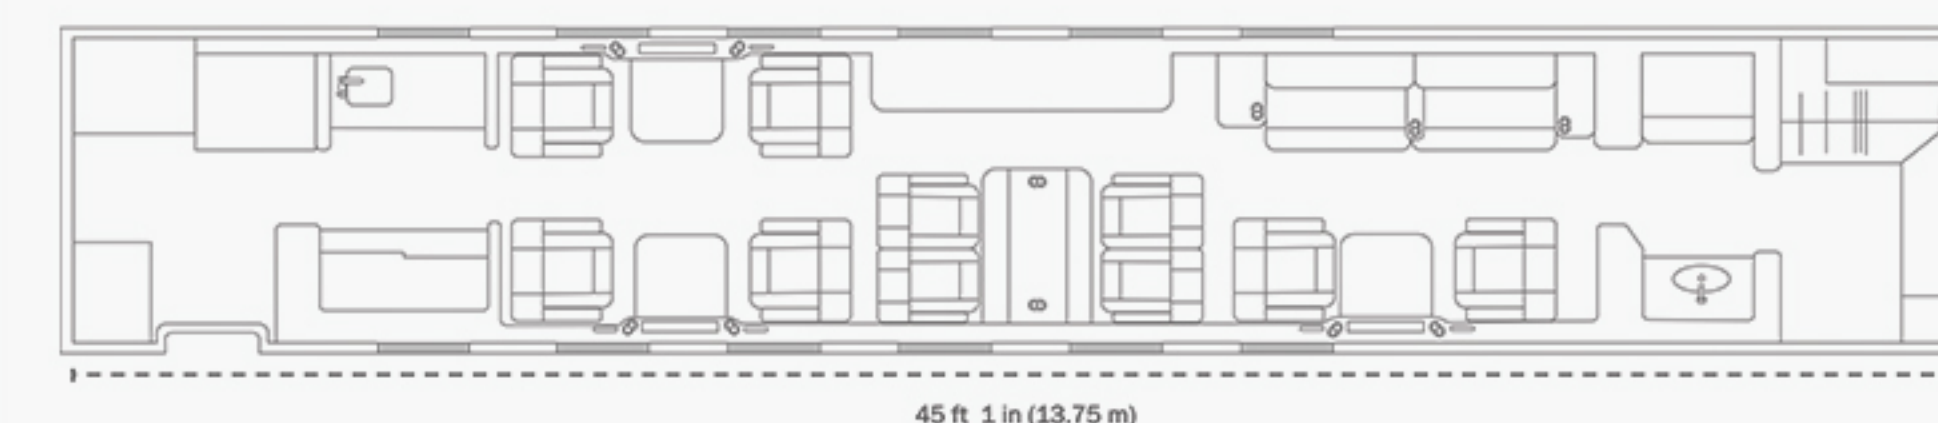

### CABIN DIMENSIONS

|        |          |
|--------|----------|
| Length | 45ft 1in |
| Width  | 7ft 3 in |
| Height | 6ft 1 in |

### CABIN AMENITIES

- Forward & Aft Lav
- Complimentary Wi-Fi
- Full Service Galley
- In-Flight Accessible Baggage
- Airshow System

+1 (877) 407-8507 | fly@leviateair.com | leviateair.com

**14 SEATS + BELTED LAV**  
(Forward Galley & Aft Lavatory)

CROSS SECTION

DAY CONFIGURATION

NIGHT CONFIGURATION