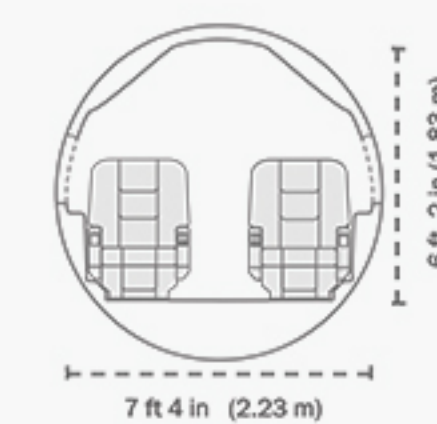

14 SEATS + BELTED LAV
(Forward Galley & Aft Lavatory)

CROSS SECTION