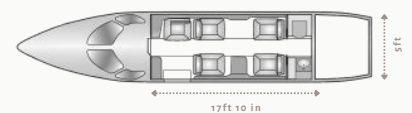

PERFORMANCE

Max Cruise Speed Max	422 kts
Range (4 Pax) Max	1,223 nm
Range (Seats Full)	600 nm
Max Cruise Altitude	43,000 ft

CABIN DIMENSIONS

Length	17ft 10 in
Width	5 ft
Height	4ft 10 in

BAGGAGE CAPACITY

Baggage Volume	66 cu.ft.
Max Payload	1400 lbs.

CABIN AMENITIES

- Gogo AVANCE L3 Wi-Fi
- 3 Universal Power Outlets
- Enhanced Cabin Management System

N816JD

+1 (877) 407-8507 | charter@leviateair.com | leviateair.com