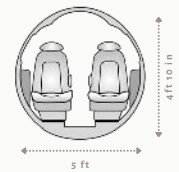

PERFORMANCE

Max Cruise Speed Max	422 kts
Range (4 Pax) Max	1,223 nm
Range (Seats Full)	600 nm
Max Cruise Altitude	43,000 ft

CABIN DIMENSIONS

Length	17ft 10 in
Width	5 ft
Height	4ft 10 in

BAGGAGE CAPACITY

Baggage Volume	66 cu.ft.
Max Payload	1400 lbs.

CABIN AMENITIES

- Gogo AVANCE L3 Wi-Fi
- 3 Universal Power Outlets
- Enhanced Cabin Management System

N816JD

+1 (877) 407-8507 | charter@leviateair.com | leviateair.com